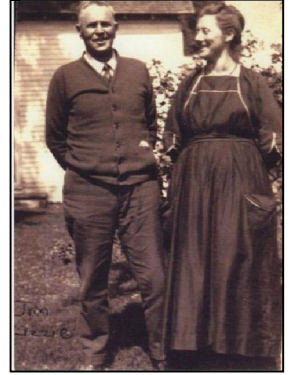

James H. Mollenkopf

Individual Events and Attributes

Birth: 30 Dec 1859 Marion County, Indiana, United States^{3,4,5,8,9,10,11,12,13,14}
 - Birth: 30 Dec 1859, Marion Co., Ind [1][4]
 - Birth Place: Indiana [2] [3] [4]
 - Age 60 [3]
 - Age 70 [2]
 - Age 77y 1m 26d [4]
Source List:
 [1] Indiana Marriages, 1811-2007, page 304, 305 - Doc4709.pdf
 [2] 1930 US Census, James Mollenkopf Household, Doc4744.pdf
 [3] 1920 US Census, James H. Mollenkopf Household
 [4] Funeral Record, James H. Mollenkopf, ID0603, Doc6622.pdf