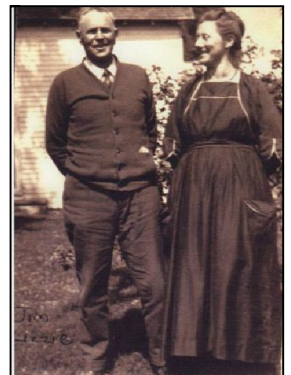

Burial: 27 Feb 1937 Marion County, Indiana, United States^{8,13,14,23,24}
Address: Oaklondon Cemetery
- Burial Date: 27 Feb 1937 [1]
- Cemetery: Oaklondon Cemetery, I.O.O.F. [1]
- Cemetery Location:
- Clergyman: Rev. Conway, Pastor [1]
- Total Funeral Charges: $228.28 [1]

SourceList:

- [1] Funeral Record, James H. Mollenkopf, ID0603, Doc6622.pdf

=====

Marriage

Spouse: Elizabeth Mae Robbins (1882-1961)
Marriage Licence: 16 Feb 1910 (age 50) Hamilton County, Indiana, United States^{5,7}
- License Date: 16 Feb 1910 [1] [2]
- License Place: Hamilton County, Indiana [1] [2]
- First Marriage for Both [1]
- Witness: R. L. Darrah

Source List:

- [1] Marriage License Application, James H. Mollenkopf, ID0603 and Lizzie Robbins, ID0073, Doc4709.pdf
- [2] Marriage Record, Doc4934.pdf

Marriage: 16 Feb 1910 (age 50) Hamilton County, Indiana, United States^{1,2,4,5,6,7,8,13,25,26,27,28}
- Licnese Date: 16 Feb 1910 [3]
- Marriage Date: 16 Feb 1910 [1] [2] [3]
- Marriage Place: Hamilton, Indiana [1] [3]
- Official: LeRoy J. Patty [3]
- Wife: Lizzie M. Mollenkopf [4]

Source List:

- [1] Indiana, Select Marriages Index, 1748-1993
- [2] Book, Robbins, Back Creek: The Robbins (Robins) and Their Kin of Randolph County, North Carolina, Bk3230/ Bk3230.pdf
- [3] Marriage Record, Doc4934.pdf
- [4] Funeral Record, James H. Mollenkopf, ID0603, Doc6622.pdf

James & Lizzie